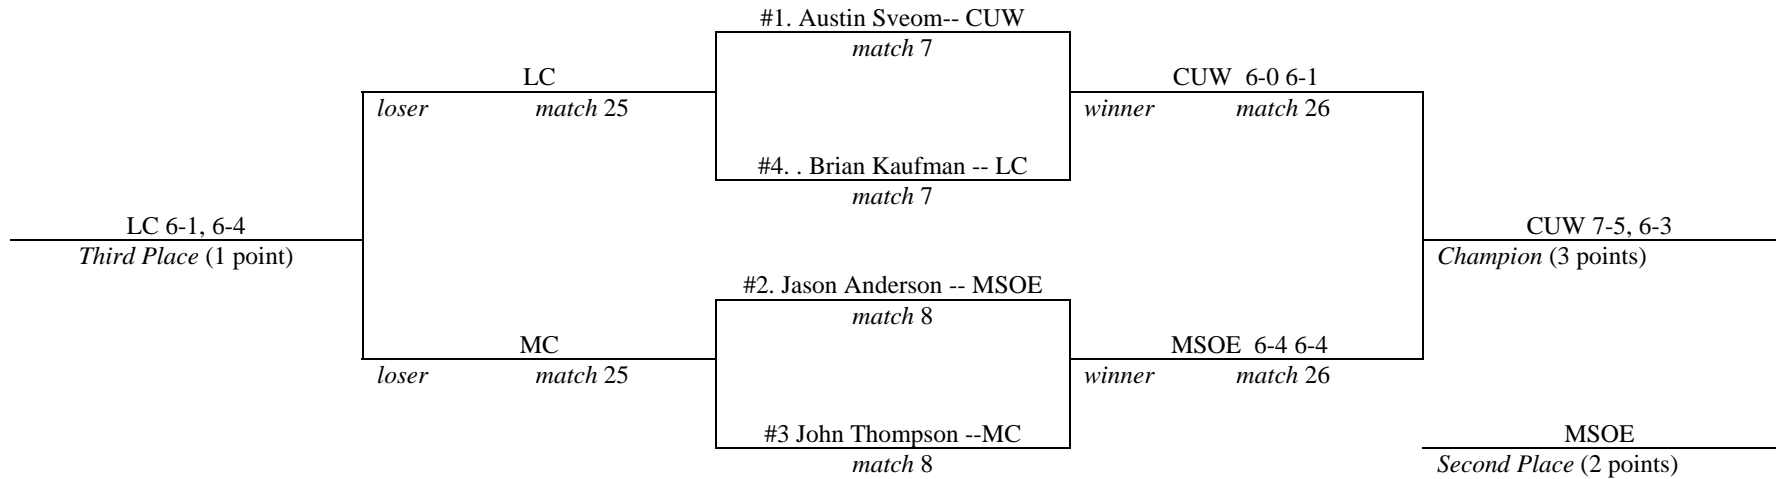

**2006 LAKE MICHIGAN CONFERENCE
MEN'S TENNIS TOURNAMENT
Sports Core Racquet Club -- Kohler, Wis.
April 28 & 29, 2006**

Results: Concordia University Wisconsin (CUW) 33; Lakeland College (LC) 13; Milwaukee School of Engineering (MSOE) 12; Marian College (MC) 8

Player of the Year: Ira Meiling CUW; Rookie of the Year: Matt Rutlin, Lakeland; Coach of the Year: Tom Weber CUW

#3 DOUBLES

#2 DOUBLES

#1 DOUBLES

#6 SINGLES

#5 SINGLES

#4 SINGLES

#3 SINGLES