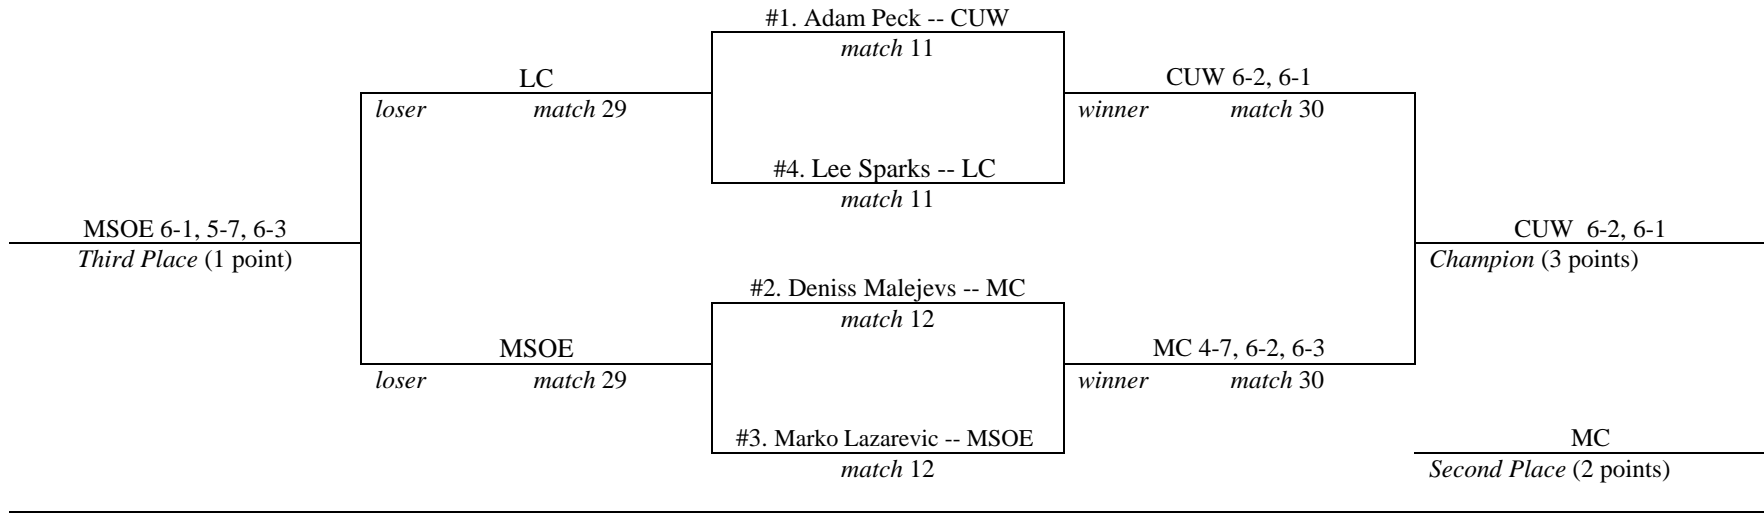

**2006 LAKE MICHIGAN CONFERENCE
MEN'S TENNIS TOURNAMENT
Sports Core Racquet Club -- Kohler, Wis.
April 28 & 29, 2006**

Results: Concordia University Wisconsin (CUW) 33; Lakeland College (LC) 13; Milwaukee School of Engineering (MSOE) 12; Marian College (MC) 8

Player of the Year: Ira Meiling CUW; Rookie of the Year: Matt Rutlin, Lakeland; Coach of the Year: Tom Weber CUW

#3 DOUBLES

#2 DOUBLES

#1 DOUBLES

#6 SINGLES

#5 SINGLES

#4 SINGLES

#3 SINGLES