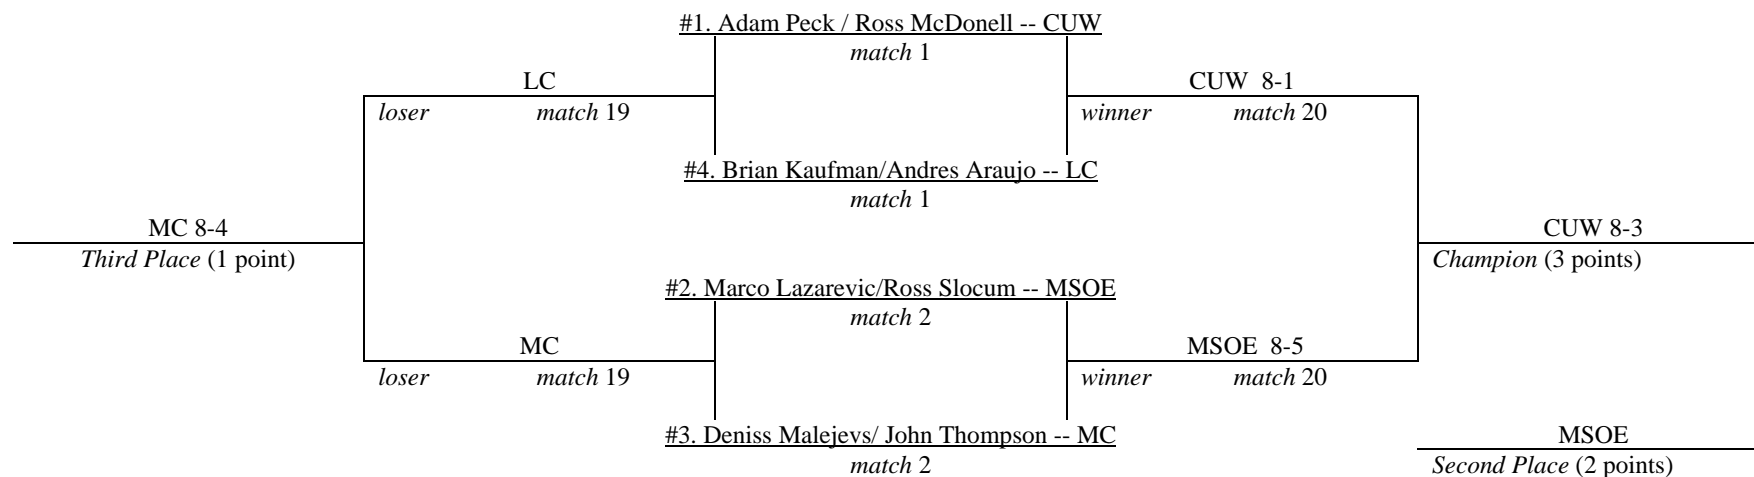

**2006 LAKE MICHIGAN CONFERENCE
MEN'S TENNIS TOURNAMENT
Sports Core Racquet Club -- Kohler, Wis.
April 28 & 29, 2006**

Results: Concordia University Wisconsin (CUW) 33; Lakeland College (LC) 13; Milwaukee School of Engineering (MSOE) 12; Marian College (MC) 8

Player of the Year: Ira Meiling CUW; Rookie of the Year: Matt Rutlin, Lakeland; Coach of the Year: Tom Weber CUW

#3 DOUBLES

#2 DOUBLES

#1 DOUBLES

#6 SINGLES

#5 SINGLES

#4 SINGLES

#3 SINGLES