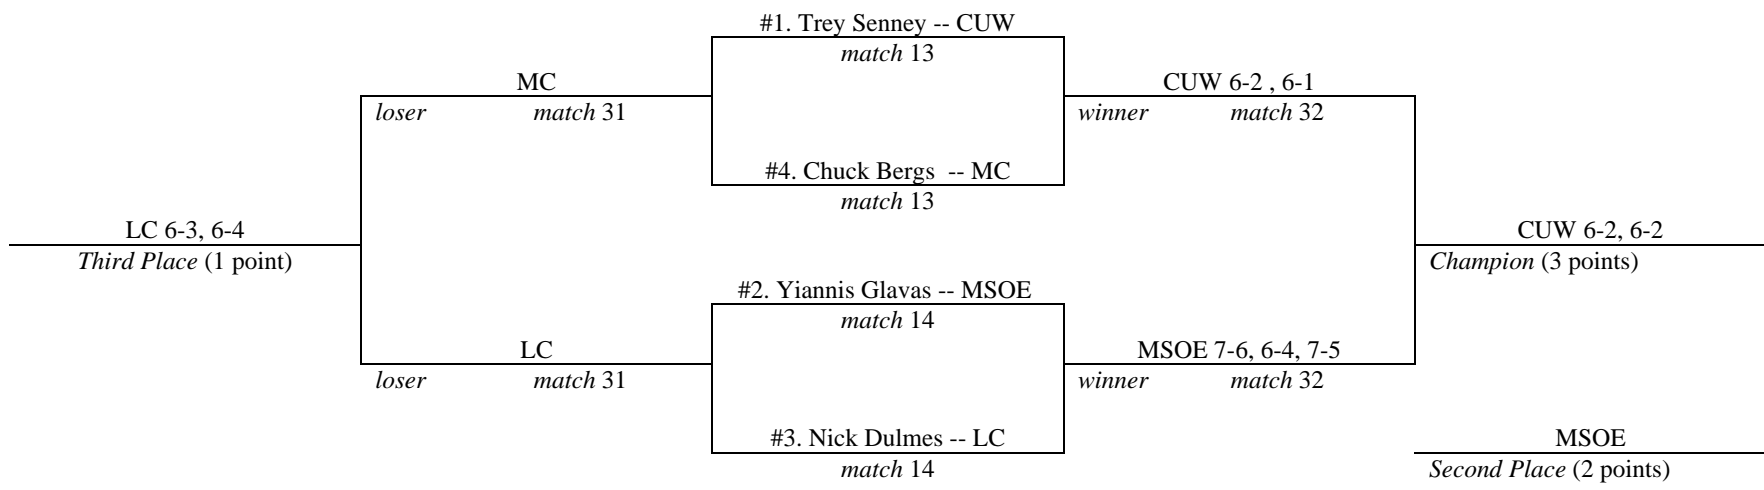

**2006 LAKE MICHIGAN CONFERENCE
MEN'S TENNIS TOURNAMENT
Sports Core Racquet Club -- Kohler, Wis.
April 28 & 29, 2006**

Results: Concordia University Wisconsin (CUW) 33; Lakeland College (LC) 13; Milwaukee School of Engineering (MSOE) 12; Marian College (MC) 8

Player of the Year: Ira Meiling CUW; Rookie of the Year: Matt Rutlin, Lakeland; Coach of the Year: Tom Weber CUW

#3 DOUBLES

#2 DOUBLES

#1 DOUBLES

#6 SINGLES

#5 SINGLES

#4 SINGLES

#3 SINGLES

#2 SINGLES

#1 SINGLES