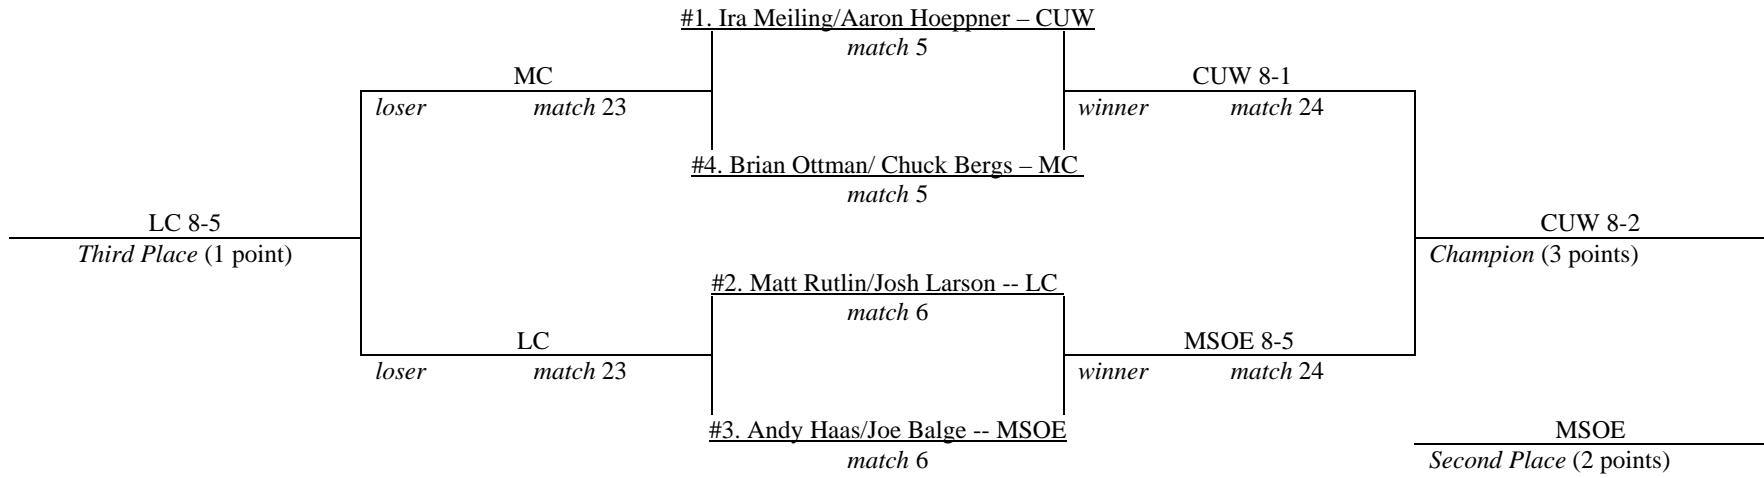

**2006 LAKE MICHIGAN CONFERENCE
MEN'S TENNIS TOURNAMENT
Sports Core Racquet Club -- Kohler, Wis.
April 28 & 29, 2006**

Results: Concordia University Wisconsin (CUW) 33; Lakeland College (LC) 13; Milwaukee School of Engineering (MSOE) 12; Marian College (MC) 8

Player of the Year: Ira Meiling CUW; Rookie of the Year: Matt Rutlin, Lakeland; Coach of the Year: Tom Weber CUW

#3 DOUBLES

#2 DOUBLES

#1 DOUBLES

#6 SINGLES

#5 SINGLES

#4 SINGLES

#3 SINGLES

#2 SINGLES

#1 SINGLES