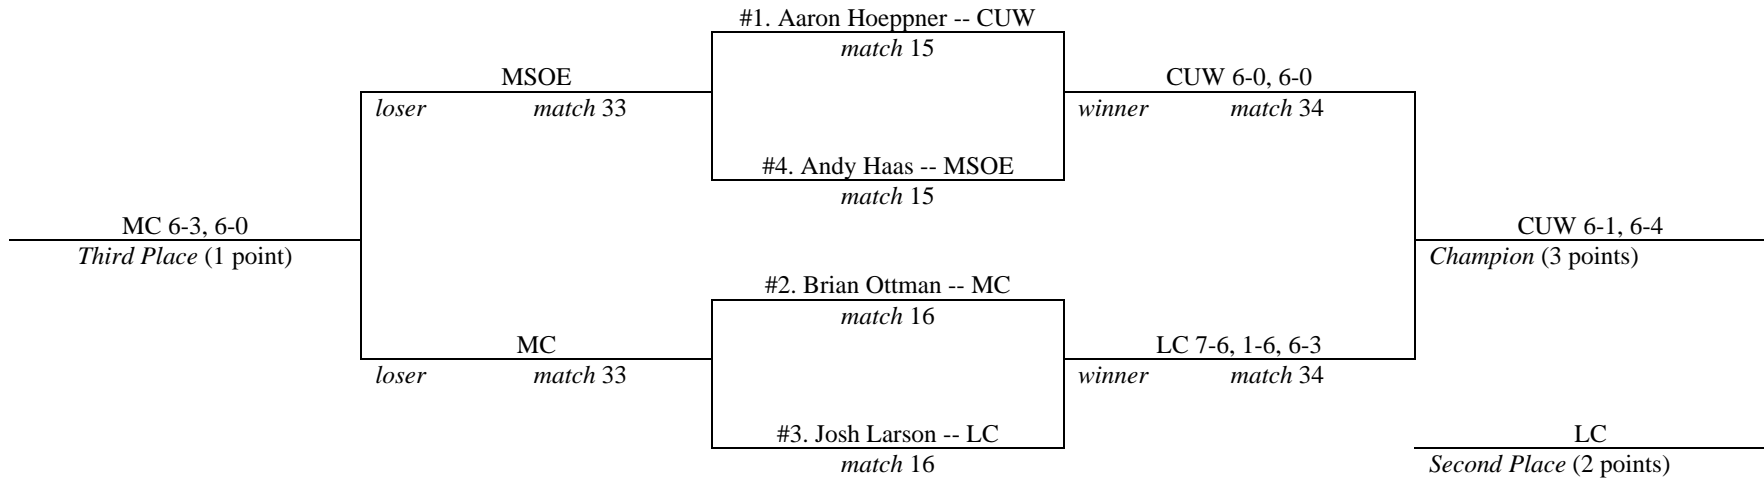

**2006 LAKE MICHIGAN CONFERENCE
MEN'S TENNIS TOURNAMENT
Sports Core Racquet Club -- Kohler, Wis.
April 28 & 29, 2006**

Results: Concordia University Wisconsin (CUW) 33; Lakeland College (LC) 13; Milwaukee School of Engineering (MSOE) 12; Marian College (MC) 8

Player of the Year: Ira Meiling CUW; Rookie of the Year: Matt Rutlin, Lakeland; Coach of the Year: Tom Weber CUW

#3 DOUBLES

#2 DOUBLES

#1 DOUBLES

#6 SINGLES

#5 SINGLES

#4 SINGLES

#3 SINGLES

#2 SINGLES

#1 SINGLES