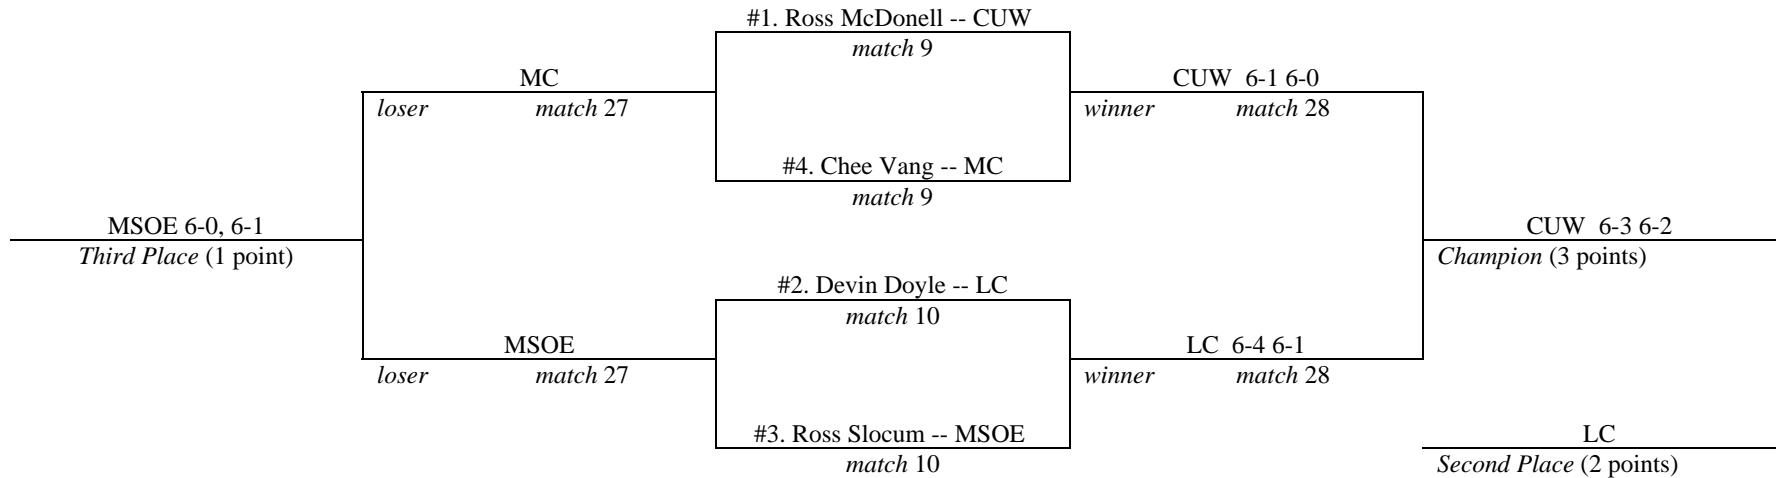

**2006 LAKE MICHIGAN CONFERENCE
MEN'S TENNIS TOURNAMENT
Sports Core Racquet Club -- Kohler, Wis.
April 28 & 29, 2006**

Results: Concordia University Wisconsin (CUW) 33; Lakeland College (LC) 13; Milwaukee School of Engineering (MSOE) 12; Marian College (MC) 8

Player of the Year: Ira Meiling CUW; Rookie of the Year: Matt Rutlin, Lakeland; Coach of the Year: Tom Weber CUW

#3 DOUBLES

#2 DOUBLES

#1 DOUBLES

#6 SINGLES

#5 SINGLES

#4 SINGLES

#3 SINGLES

#2 SINGLES

#1 SINGLES